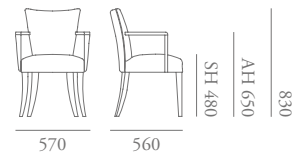

Atlantic Specification

Designed by Katerina Zachariades.

The Atlantic collection offers classic contemporary dining chairs available with a timber arm detail, and a stacking chair variation. The comfort of the sculpted elegant curved back allows for long meetings or fine dining.

203A