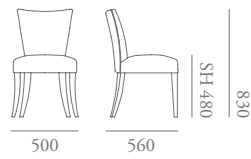

Atlantic Specification

Designed by Katerina Zachariades.

The Atlantic collection offers classic contemporary dining chairs available with a timber arm detail, and a stacking chair variation. The comfort of the sculpted elegant curved back allows for long meetings or fine dining.

203