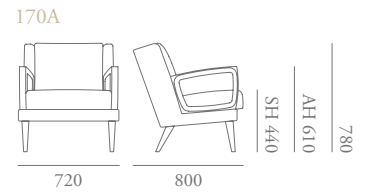

Goodwood Specification

Designed by Katerina Zachariades.

The Goodwood collection is a group of armchairs featuring a distinctive timber detail. Inspired by freeform shapes found in art mobiles and hand carved timber sculptures, the collection includes a high back chair as well as a fully upholstered arm option.

Goodwood Specification

172U

172A

173

173A

173U