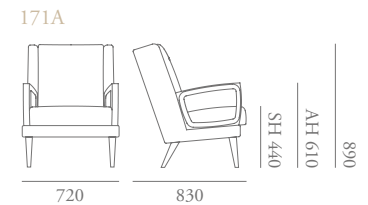

Goodwood Specification

Designed by Katerina Zachariades.

The Goodwood collection is a group of armchairs featuring a distinctive timber detail. Inspired by freeform shapes found in art mobiles and hand carved timber sculptures, the collection includes a high back chair as well as a fully upholstered arm option.

Goodwood Specification

172U

172A

173

173A

173U