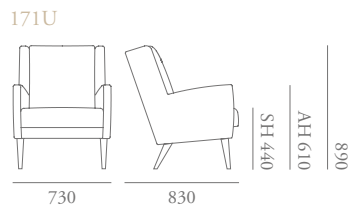

Goodwood Specification

Designed by Katerina Zachariades.

The Goodwood collection is a group of armchairs featuring a distinctive timber detail. Inspired by freeform shapes found in art mobiles and hand carved timber sculptures, the collection includes a high back chair as well as a fully upholstered arm option.

Goodwood Specification

172U

172A

173

173A

173U