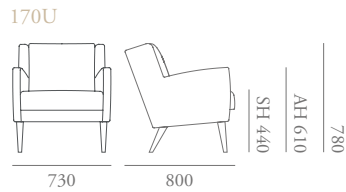

Goodwood Specification

Designed by Katerina Zachariades.

The Goodwood collection is a group of armchairs featuring a distinctive timber detail. Inspired by freeform shapes found in art mobiles and hand carved timber sculptures, the collection includes a high back chair as well as a fully upholstered arm option.

Goodwood Specification

172U

172A

173

173A

173U