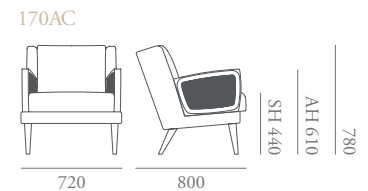

Goodwood Specification

Designed by Katerina Zachariades.

The Goodwood collection is a group of armchairs featuring a distinctive timber detail. Inspired by freeform shapes found in art mobiles and hand carved timber sculptures, the collection includes a high back chair as well as a fully upholstered arm option.

Goodwood Specification

172U

172A

173

173A

173U