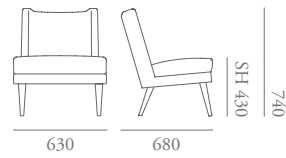

Goodwood Specification

Designed by Katerina Zachariades.

The Goodwood collection is a group of armchairs featuring a distinctive timber detail. Inspired by freeform shapes found in art mobiles and hand carved timber sculptures, the collection includes a high back chair as well as a fully upholstered arm option.

Goodwood Specification

172U

172A

173

173A

173U