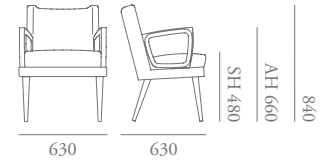

Goodwood Specification

172A