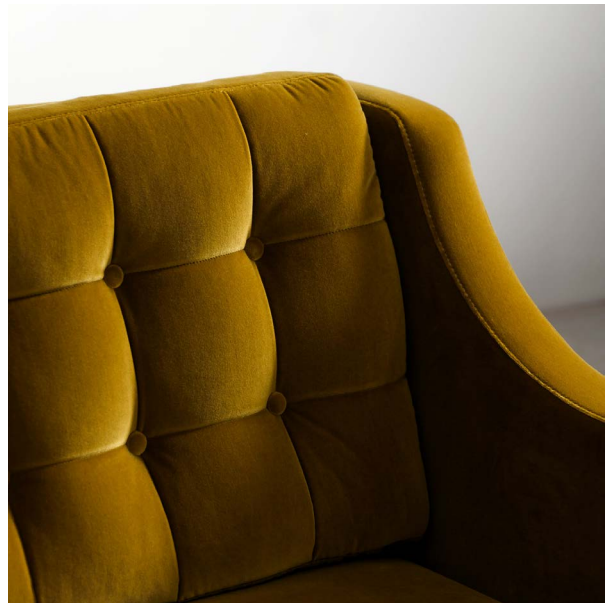

Hampton Specification

Designed by Katerina Zachariades

Featuring contemporary lines with hints of mid-century upholstery detailing, the Hampton collection combines a distinguished presence with a relaxed and comfortable sit. The Hampton modular system allows for larger seating configurations. Designed for modern interiors, the collection includes dining and lounge seating with elegant upholstery and minimal showwood base.