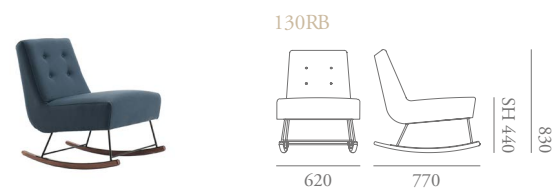

# Metro Specification

Designed by Katerina Zachariades

Bold and contemporary, the Metro collection features an upholstered body with button back detail, a separate timber base and optional timber arms. A playful take on a mid-century style, the collection offers a lounge, high back wing chair and sofa with a timber base available in walnut, oak or beech polished to any of our standard finishes. The lounge chair is also available with wire sled and timber rocking base.