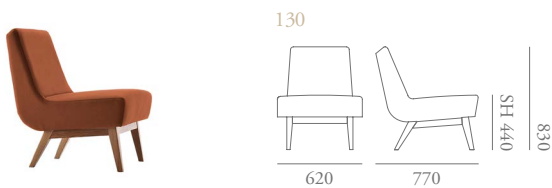

# Metro Specification

Designed by Katerina Zachariades

Bold and contemporary, the Metro collection features an upholstered body with button back detail, a separate timber base and optional timber arms. A playful take on a mid-century style, the collection offers a lounge, high back wing chair and sofa with a timber base available in walnut, oak or beech polished to any of our standard finishes. The lounge chair is also available with wire sled and timber rocking base.