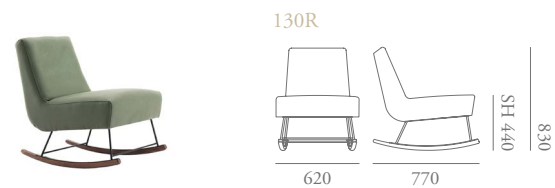

# Metro Specification

Designed by Katerina Zachariades

Bold and contemporary, the Metro collection features an upholstered body with button back detail, a separate timber base and optional timber arms. A playful take on a mid-century style, the collection offers a lounge, high back wing chair and sofa with a timber base available in walnut, oak or beech polished to any of our standard finishes. The lounge chair is also available with wire sled and timber rocking base.