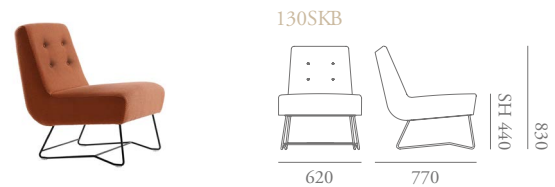

# Metro Specification

Designed by Katerina Zachariades

Bold and contemporary, the Metro collection features an upholstered body with button back detail, a separate timber base and optional timber arms. A playful take on a mid-century style, the collection offers a lounge, high back wing chair and sofa with a timber base available in walnut, oak or beech polished to any of our standard finishes. The lounge chair is also available with wire sled and timber rocking base.