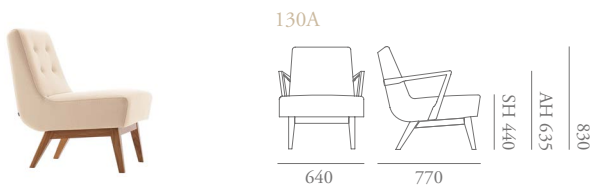

# Metro Specification

Designed by Katerina Zachariades

Bold and contemporary, the Metro collection features an upholstered body with button back detail, a separate timber base and optional timber arms. A playful take on a mid-century style, the collection offers a lounge, high back wing chair and sofa with a timber base available in walnut, oak or beech polished to any of our standard finishes. The lounge chair is also available with wire sled and timber rocking base.