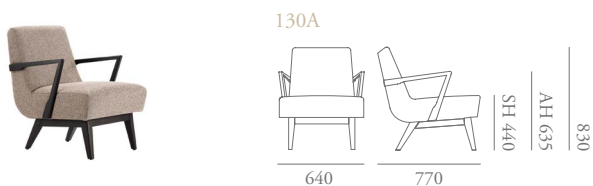

# Metro Specification

Designed by Katerina Zachariades

Bold and contemporary, the Metro collection features an upholstered body with button back detail, a separate timber base and optional timber arms. A playful take on a mid-century style, the collection offers a lounge, high back wing chair and sofa with a timber base available in walnut, oak or beech polished to any of our standard finishes. The lounge chair is also available with wire sled and timber rocking base.