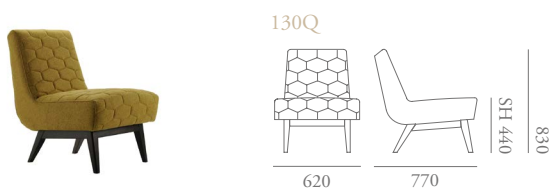

# Metro Specification

Designed by Katerina Zachariades

Bold and contemporary, the Metro collection features an upholstered body with button back detail, a separate timber base and optional timber arms. A playful take on a mid-century style, the collection offers a lounge, high back wing chair and sofa with a timber base available in walnut, oak or beech polished to any of our standard finishes. The lounge chair is also available with wire sled and timber rocking base.