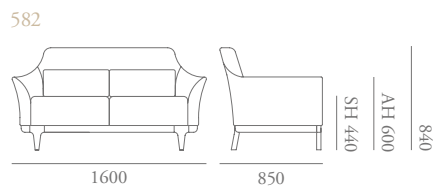

# Modena Specification

*Designed by Katerina Zachariades*

The Modena collection features contemporary lounge chairs and sofas including a versatile modular system. The stylish Modena chair is generous, with a sweeping upholstered arm detail that creates a sharp profile but also a soft inviting shape; a showwood base features profiled edges and inset legs. The small lounge & high back wing chair are also available with a brushed nickel swivel base.