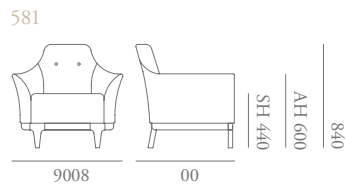

# Modena Specification

*Designed by Katerina Zachariades*

The Modena collection features contemporary lounge chairs and sofas including a versatile modular system. The stylish Modena chair is generous, with a sweeping upholstered arm detail that creates a sharp profile but also a soft inviting shape; a showwood base features profiled edges and inset legs. The small lounge & high back wing chair are also available with a brushed nickel swivel base.