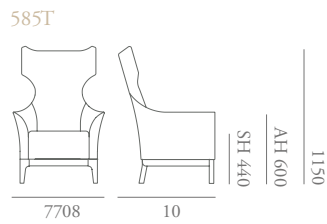

# Modena Specification

*Designed by Katerina Zachariades*

The Modena collection features contemporary lounge chairs and sofas including a versatile modular system. The stylish Modena chair is generous, with a sweeping upholstered arm detail that creates a sharp profile but also a soft inviting shape; a showwood base features profiled edges and inset legs. The small lounge & high back wing chair are also available with a brushed nickel swivel base.