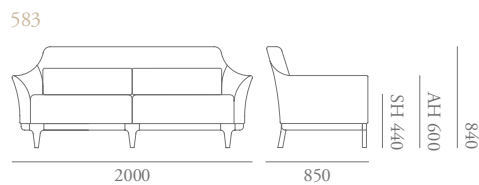

# Modena Specification

*Designed by Katerina Zachariades*

The Modena collection features contemporary lounge chairs and sofas including a versatile modular system. The stylish Modena chair is generous, with a sweeping upholstered arm detail that creates a sharp profile but also a soft inviting shape; a showwood base features profiled edges and inset legs. The small lounge & high back wing chair are also available with a brushed nickel swivel base.