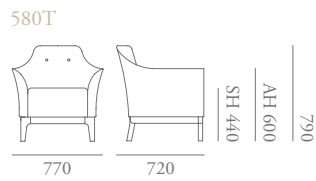

# Modena Specification

*Designed by Katerina Zachariades*

The Modena collection features contemporary lounge chairs and sofas including a versatile modular system. The stylish Modena chair is generous, with a sweeping upholstered arm detail that creates a sharp profile but also a soft inviting shape; a showwood base features profiled edges and inset legs. The small lounge & high back wing chair are also available with a brushed nickel swivel base.