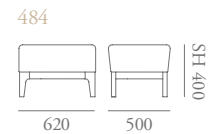

# Modena Specification

*Designed by Katerina Zachariades*

The Modena collection features contemporary lounge chairs and sofas including a versatile modular system. The stylish Modena chair is generous, with a sweeping upholstered arm detail that creates a sharp profile but also a soft inviting shape; a showwood base features profiled edges and inset legs. The small lounge & high back wing chair are also available with a brushed nickel swivel base.