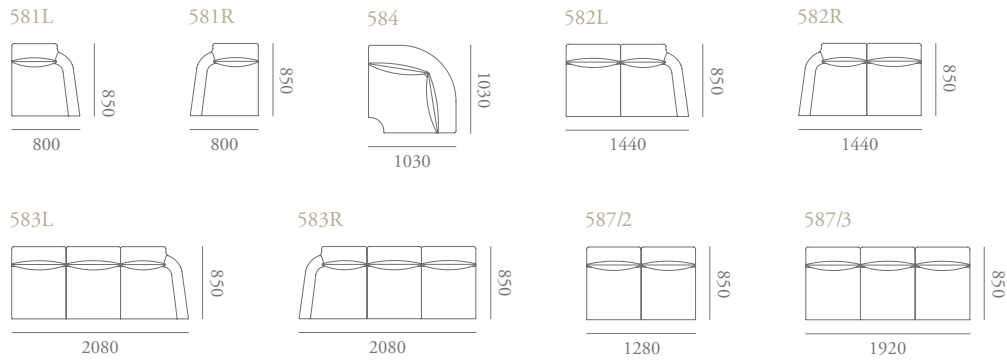

Modena Specification

Modular Systems