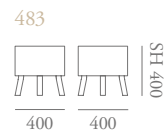

# Modena Specification

*Designed by Katerina Zachariades*

The Modena collection features contemporary lounge chairs and sofas including a versatile modular system. The stylish Modena chair is generous, with a sweeping upholstered arm detail that creates a sharp profile but also a soft inviting shape; a showwood base features profiled edges and inset legs. The small lounge & high back wing chair are also available with a brushed nickel swivel base.