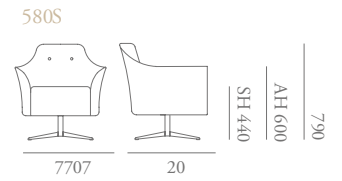

# Modena Specification

*Designed by Katerina Zachariades*

The Modena collection features contemporary lounge chairs and sofas including a versatile modular system. The stylish Modena chair is generous, with a sweeping upholstered arm detail that creates a sharp profile but also a soft inviting shape; a showwood base features profiled edges and inset legs. The small lounge & high back wing chair are also available with a brushed nickel swivel base.