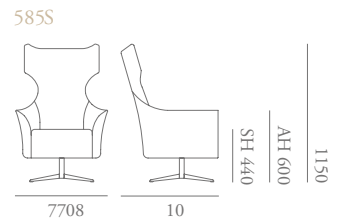

# Modena Specification

*Designed by Katerina Zachariades*

The Modena collection features contemporary lounge chairs and sofas including a versatile modular system. The stylish Modena chair is generous, with a sweeping upholstered arm detail that creates a sharp profile but also a soft inviting shape; a showwood base features profiled edges and inset legs. The small lounge & high back wing chair are also available with a brushed nickel swivel base.