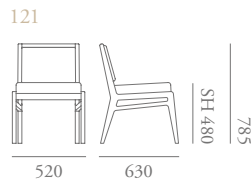

Oslo Specification

Designed by Morgan Studio

Oslo is a lounge and dining collection offering a Scandinavian inspired slender frame profile. Chairs feature an elegant timber skeleton with simple drop in upholstered seat and back pads. CNC manufacturing techniques have been used alongside traditional manufacture to achieve a hand-crafted aesthetic. These timber chairs will complement any of Morgan's upholstered products and collection of tables. Oak, beech or walnut specification is available.

Stacks up to four high