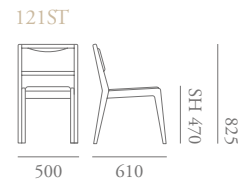

Oslo Specification

Designed by Morgan Studio

Oslo is a lounge and dining collection offering a Scandinavian inspired slender frame profile. Chairs feature an elegant timber skeleton with simple drop in upholstered seat and back pads. CNC manufacturing techniques have been used alongside traditional manufacture to achieve a hand-crafted aesthetic. These timber chairs will complement any of Morgan's upholstered products and collection of tables. Oak, beech or walnut specification is available.

Stacks up to four high