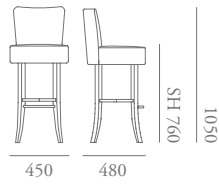

Pastille Specification

5044

5044S