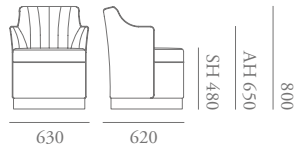

Pastille Specification

Designed by Katerina Zachariades.

The Pastille collection of dining chairs and stools offers a classic contemporary form and elegant show wood detailing with long sit comfort and compact footprint. Distinguished by a round seat, curved rails and the sweeping arc of the arms they offer three variations of a light versatile chair.

Pastille Specification

5055

5044

5045

5044S

5046