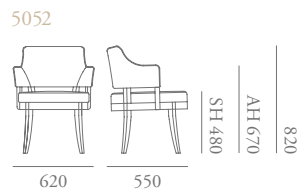

Pastille Specification

Designed by Katerina Zachariades.

The Pastille collection of dining chairs and stools offers a classic contemporary form and elegant show wood detailing with long sit comfort and compact footprint. Distinguished by a round seat, curved rails and the sweeping arc of the arms they offer three variations of a light versatile chair.