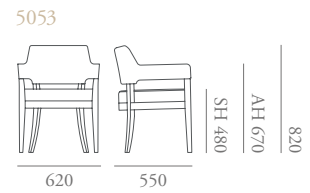

Pastille Specification

Designed by Katerina Zachariades.

The Pastille collection of dining chairs and stools offers a classic contemporary form and elegant show wood detailing with long sit comfort and compact footprint. Distinguished by a round seat, curved rails and the sweeping arc of the arms they offer three variations of a light versatile chair.