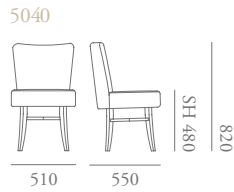

Pastille Specification

Designed by Katerina Zachariades.

The Pastille collection of dining chairs and stools offers a classic contemporary form and elegant show wood detailing with long sit comfort and compact footprint. Distinguished by a round seat, curved rails and the sweeping arc of the arms they offer three variations of a light versatile chair.