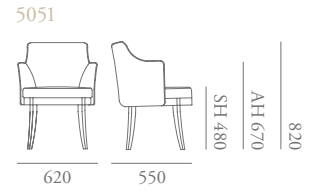

Pastille Specification

Designed by Katerina Zachariades.

The Pastille collection of dining chairs and stools offers a classic contemporary form and elegant show wood detailing with long sit comfort and compact footprint. Distinguished by a round seat, curved rails and the sweeping arc of the arms they offer three variations of a light versatile chair.