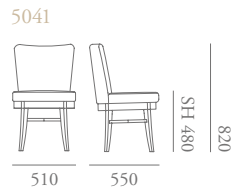

Pastille Specification

Designed by Katerina Zachariades.

The Pastille collection of dining chairs and stools offers a classic contemporary form and elegant show wood detailing with long sit comfort and compact footprint. Distinguished by a round seat, curved rails and the sweeping arc of the arms they offer three variations of a light versatile chair.