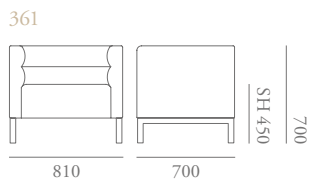

Ribb Specification

Designed by Katerina Zachariades

The Ribb collection of sofas and chairs is based on a square exterior contrasting with a soft “ribbed” interior and available in several lengths and back heights. Whether long and low or boxy and compact, clean horizontal lines combine with plump upholstery to create a relaxed and comfortable seating collection. The distinctive style of the high back creates a booth seat that is intimate and imposing, with opportunity to specify an accent fabric on the seat or individual ribs for a bold graphic effect.

Shown as right arm, can be left arm.

Ribb Specification