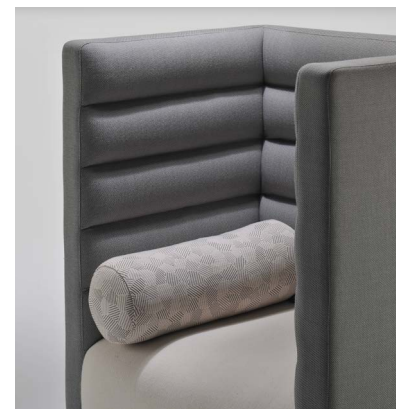

Ribb Specification

Designed by Katerina Zachariades

The Ribb collection of sofas and chairs is based on a square exterior contrasting with a soft “ribbed” interior and available in several lengths and back heights. Whether long and low or boxy and compact, clean horizontal lines combine with plump upholstery to create a relaxed and comfortable seating collection. The distinctive style of the high back creates a booth seat that is intimate and imposing, with opportunity to specify an accent fabric on the seat or individual ribs for a bold graphic effect.

Shown as right arm, can be left arm.

Ribb Specification