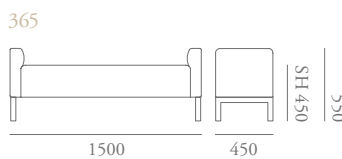

Ribb Specification

Designed by Katerina Zachariades

The Ribb collection of sofas and chairs is based on a square exterior contrasting with a soft “ribbed” interior and available in several lengths and back heights. Whether long and low or boxy and compact, clean horizontal lines combine with plump upholstery to create a relaxed and comfortable seating collection. The distinctive style of the high back creates a booth seat that is intimate and imposing, with opportunity to specify an accent fabric on the seat or individual ribs for a bold graphic effect.

Shown as right arm, can be left arm.

Ribb Specification