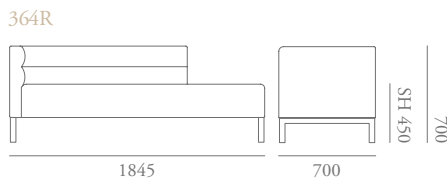

Ribb Specification

Designed by Katerina Zachariades

The Ribb collection of sofas and chairs is based on a square exterior contrasting with a soft “ribbed” interior and available in several lengths and back heights. Whether long and low or boxy and compact, clean horizontal lines combine with plump upholstery to create a relaxed and comfortable seating collection. The distinctive style of the high back creates a booth seat that is intimate and imposing, with opportunity to specify an accent fabric on the seat or individual ribs for a bold graphic effect.

Shown as right arm, can be left arm.

Ribb Specification