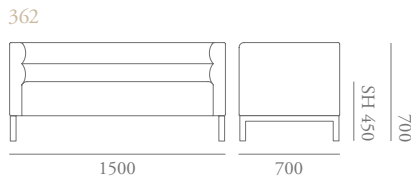

Ribb Specification

Designed by Katerina Zachariades

The Ribb collection of sofas and chairs is based on a square exterior contrasting with a soft “ribbed” interior and available in several lengths and back heights. Whether long and low or boxy and compact, clean horizontal lines combine with plump upholstery to create a relaxed and comfortable seating collection. The distinctive style of the high back creates a booth seat that is intimate and imposing, with opportunity to specify an accent fabric on the seat or individual ribs for a bold graphic effect.

Shown as right arm, can be left arm.

Ribb Specification