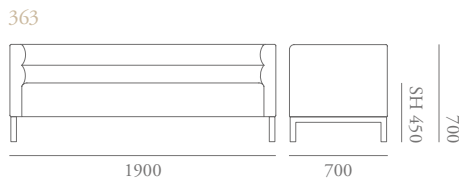

Ribb Specification

Designed by Katerina Zachariades

The Ribb collection of sofas and chairs is based on a square exterior contrasting with a soft “ribbed” interior and available in several lengths and back heights. Whether long and low or boxy and compact, clean horizontal lines combine with plump upholstery to create a relaxed and comfortable seating collection. The distinctive style of the high back creates a booth seat that is intimate and imposing, with opportunity to specify an accent fabric on the seat or individual ribs for a bold graphic effect.

Shown as right arm, can be left arm.

Ribb Specification