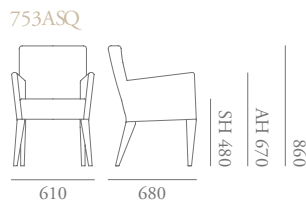

Seville Specification

Designed by Katerina Zachariades

Contemporary and classic, Seville is an elegant lounge seating collection with a distinctive shape to the back and long sweeping curve on the arms reminiscent of a vintage style. The lounge chairs are complemented by matching dining chairs and a bar stool and are available with both loose seat cushion and faux seat detail.

The Seville high back is an interpretation of the traditional wing chair and club chair with a contemporary look. With button back upholstery detail, the Seville wing chair and sofa collection offer a distinguished presence and a flowing elegant profile.

Seville Specification