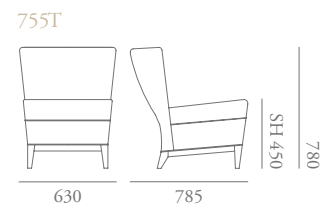

Seville Specification

Designed by Katerina Zachariades

Contemporary and classic, Seville is an elegant lounge seating collection with a distinctive shape to the back and long sweeping curve on the arms reminiscent of a vintage style. The lounge chairs are complemented by matching dining chairs and a bar stool and are available with both loose seat cushion and faux seat detail.

The Seville high back is an interpretation of the traditional wing chair and club chair with a contemporary look. With button back upholstery detail, the Seville wing chair and sofa collection offer a distinguished presence and a flowing elegant profile.