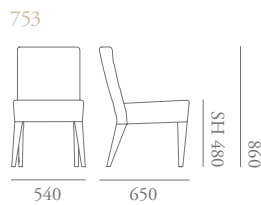

Seville Specification

Designed by Katerina Zachariades

Contemporary and classic, Seville is an elegant lounge seating collection with a distinctive shape to the back and long sweeping curve on the arms reminiscent of a vintage style. The lounge chairs are complemented by matching dining chairs and a bar stool and are available with both loose seat cushion and faux seat detail.

The Seville high back is an interpretation of the traditional wing chair and club chair with a contemporary look. With button back upholstery detail, the Seville wing chair and sofa collection offer a distinguished presence and a flowing elegant profile.

Seville Specification