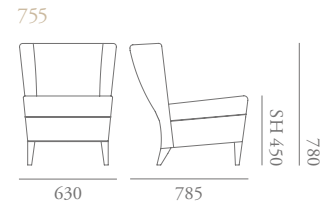

Seville Specification

Designed by Katerina Zachariades

Contemporary and classic, Seville is an elegant lounge seating collection with a distinctive shape to the back and long sweeping curve on the arms reminiscent of a vintage style. The lounge chairs are complemented by matching dining chairs and a bar stool and are available with both loose seat cushion and faux seat detail.

The Seville high back is an interpretation of the traditional wing chair and club chair with a contemporary look. With button back upholstery detail, the Seville wing chair and sofa collection offer a distinguished presence and a flowing elegant profile.

Seville Specification