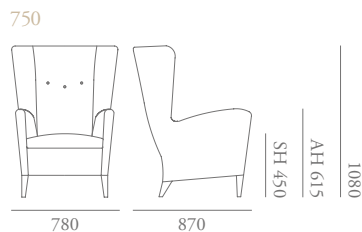

Seville Specification

Designed by Katerina Zachariades

Contemporary and classic, Seville is an elegant lounge seating collection with a distinctive shape to the back and long sweeping curve on the arms reminiscent of a vintage style. The lounge chairs are complemented by matching dining chairs and a bar stool and are available with both loose seat cushion and faux seat detail.

The Seville high back is an interpretation of the traditional wing chair and club chair with a contemporary look. With button back upholstery detail, the Seville wing chair and sofa collection offer a distinguished presence and a flowing elegant profile.

Seville Specification