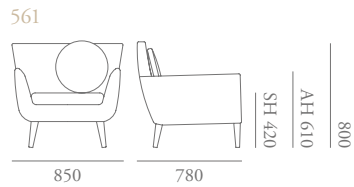

Soho Specification

Designed by Katerina Zachariades

The Soho collection of sofas and chairs is contemporary with echoes of 1950s styling. Softened corners and a high back create an inviting, comfortable and distinctive form, available with button back upholstery detail to enhance it's mid-century character. A daybed version is also available and offers a luxurious seating option.

Soho Specification