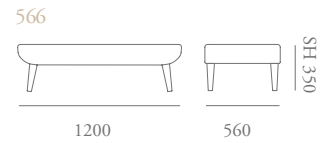

Soho Specification

Designed by Katerina Zachariades

The Soho collection of sofas and chairs is contemporary with echoes of 1950s styling. Softened corners and a high back create an inviting, comfortable and distinctive form, available with button back upholstery detail to enhance it's mid-century character. A daybed version is also available and offers a luxurious seating option.

Soho Specification