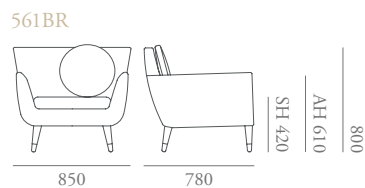

Soho Specification

Designed by Katerina Zachariades

The Soho collection of sofas and chairs is contemporary with echoes of 1950s styling. Softened corners and a high back create an inviting, comfortable and distinctive form, available with button back upholstery detail to enhance it's mid-century character. A daybed version is also available and offers a luxurious seating option.

Soho Specification