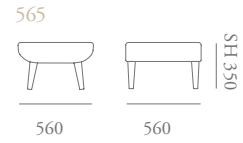

Soho Specification

Designed by Katerina Zachariades

The Soho collection of sofas and chairs is contemporary with echoes of 1950s styling. Softened corners and a high back create an inviting, comfortable and distinctive form, available with button back upholstery detail to enhance it's mid-century character. A daybed version is also available and offers a luxurious seating option.