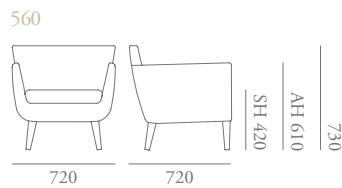

Soho Specification

Designed by Katerina Zachariades

The Soho collection of sofas and chairs is contemporary with echoes of 1950s styling. Softened corners and a high back create an inviting, comfortable and distinctive form, available with button back upholstery detail to enhance it's mid-century character. A daybed version is also available and offers a luxurious seating option.

Soho Specification