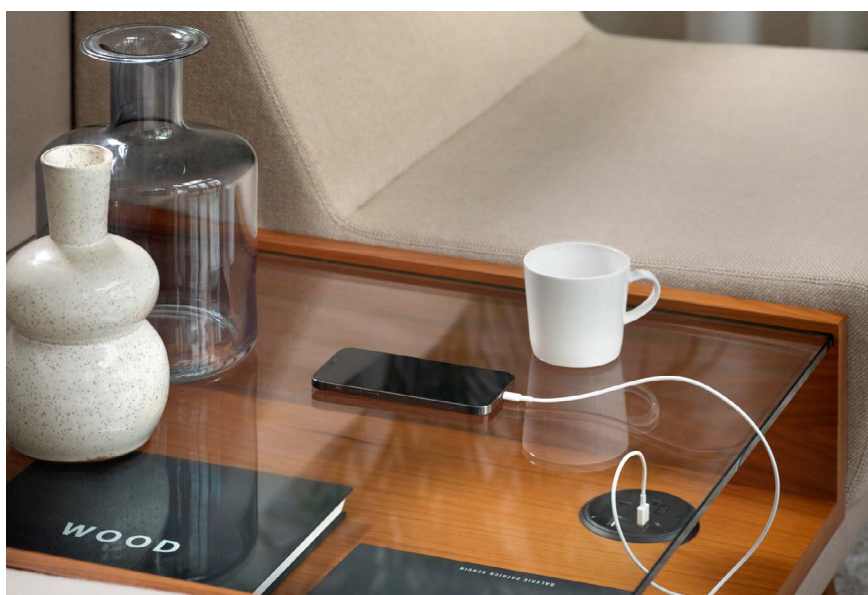

Manhattan MN3T