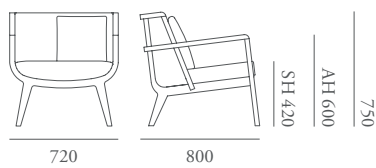

Kaya Specification

Designed by Morgan Studio

The Kaya collection draws inspiration from nature, it's crafted timber frame rooted in the open and honest purity of trees. Featuring two dining chairs and a small, large & high back lounge chair, this versatile collection's gentle curves and soft upholstery create a mood of relaxed luxury.

780

780C

781

781C

Kaya Specification

782

783

782C