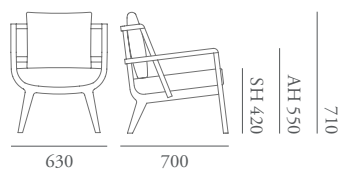

Kaya Specification

Designed by Morgan Studio

The Kaya collection draws inspiration from nature, it's crafted timber frame rooted in the open and honest purity of trees. Featuring two dining chairs and a small, large & high back lounge chair, this versatile collection's gentle curves and soft upholstery create a mood of relaxed luxury.

780

780C

781

781C

Kaya Specification

782

783

782C