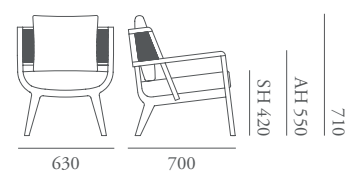

Kaya Specification

Designed by Morgan Studio

The Kaya collection draws inspiration from nature, it's crafted timber frame rooted in the open and honest purity of trees. Featuring two dining chairs and a small, large & high back lounge chair, this versatile collection's gentle curves and soft upholstery create a mood of relaxed luxury.

780

780C

781

781C

Kaya Specification

782

783

782C