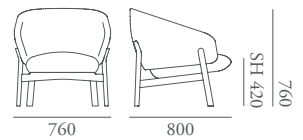

Lugano Specification

Designed by Rock Galpin

The Lugano collection draws inspiration from human interactions, exploring the complex topic of 'nurture', interpreted through form and balance. The solid crafted timber frame cradles and gives confidence, whilst the soft wrap around arms of the upholstery hugs and supports.

220

221

222