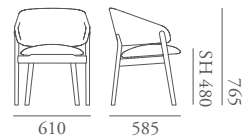

Lugano Specification

Designed by Rock Galpin

The Lugano collection draws inspiration from human interactions, exploring the complex topic of 'nurture', interpreted through form and balance. The solid crafted timber frame cradles and gives confidence, whilst the soft wrap around arms of the upholstery hugs and supports.

220

221

222