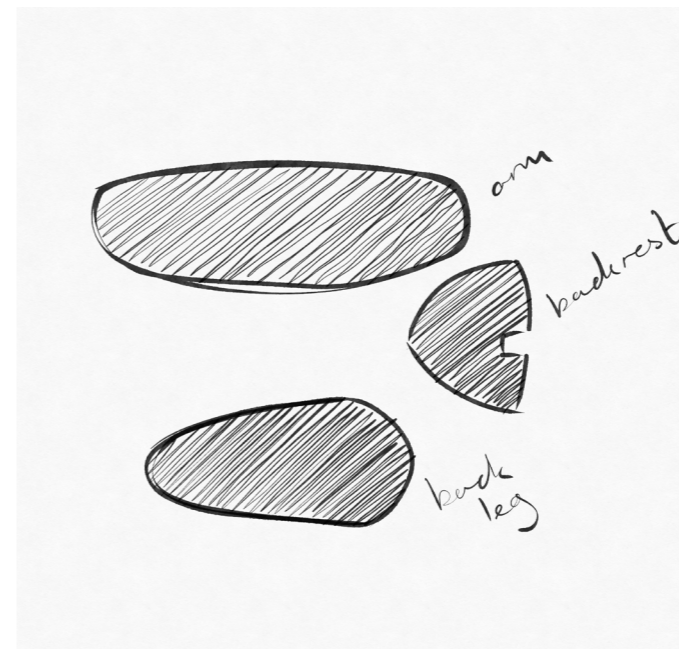

# Barricane

*Designed by Magnus Long*

[morganfurniture.co.uk](http://morganfurniture.co.uk)

Paying homage to the secluded cove of Barricane Beach in Devon, where sunsets are elegantly framed by rugged cliff sides, our first collaboration with designer Magnus Long brings sculptural design to our dining chair collections.

With a construction that explores the technicality of woodwork and tradition of caning, Barricane combines craft and technical excellence, to create a piece that embraces comfort and ergonomics through beautiful and tactile, nature-inspired design.

The soft tactility of the timber contrasts with the textural cane weave back, a detail which not only brings lightness and a translucent quality to each chair but also provides a softer, delicate but still ergonomic support.

With its clean front elevation, elegant frame and translucent cane backrest, it is a piece that plays with strength and light, comfortable in serene settings or places of relaxed conviviality.

The denser weave of the backrest provides deeper support, while the upholstered seat has been ergonomically crafted with a waterfall detail to deliver comfort.